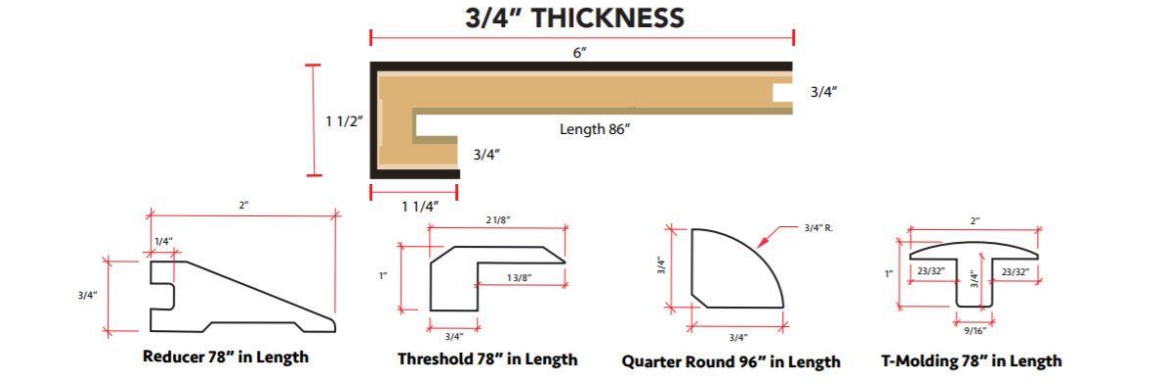

Siena LLC
3233 K Street, NW
Washington, DC 20007

Siena Engineered Wood 800 Series Accessories

Siena Engineered Wood 600 Series Accessories